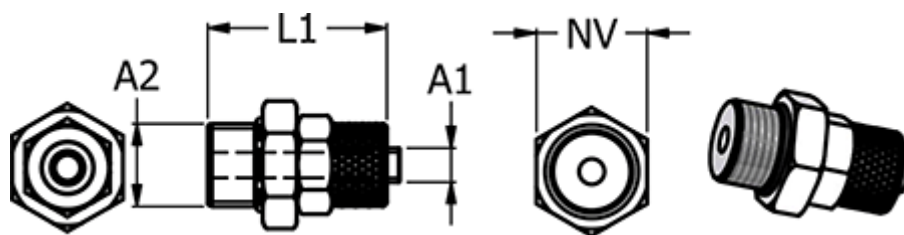

Article number: 5861111810

Description: Push-on fitting 11.1018-10, metal $\text{Ø}10/8\text{-G } 1/8''$ without O-ring
Straight connector

Measures

Hose Diameter A2	= 10/8
L1	= 27
NV	= 14
Thread A2	= G 1/8"